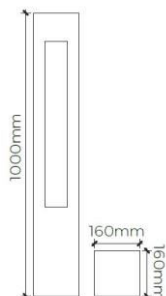

### 25W FOUR SIDED BOLLARD LIGHT

### PRODUCT SPECIFICATIONS

Fixture Material	Die-cast Aluminium
Fixture Finish	Powder-coated Black
Diffuser	Clear UV resistant Polycarbonate
Driver	Built-in
Binning	3 Step MacAdam
Wiring	1 Meter of 3 core 0.75mm <sup>2</sup> rubber cable
Life Span	50,000 hours

Power (W)	Available color Temperatures	Luminous Flux			IP Rating	Available Beam Angles
		3000K	4000K	6000K		
25W	2700K 3000K 4000K 6000K	80lm/W	85lm/W	90lm/W	65	120°

**Standard option.**

Non-standard products may be subject to MOQ. Contact your regional sales representative for more information.