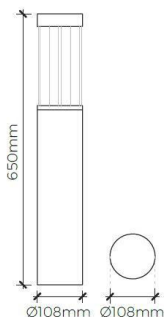

### 6W BOLLARD LIGHT

### PRODUCT SPECIFICATIONS

Fixture Material	Die-cast Aluminium
Fixture Finish	Powder-coated Bronze
Glass	Clear Glass
Driver	Built-in
Binning	3 Step MacAdam
Wiring	Attached wiring compartment
Life Span	50,000 hours

Power (W)	Available color Temperatures	Luminous Flux			IP Rating	Available Beam Angles
		3000K	4000K	6000K		
6W	2700K 3000K 4000K 6000K	80lm/W	85lm/W	90lm/W	65	120°

**Standard option.**

Non-standard products may be subject to MOQ. Contact your regional sales representative for more information.