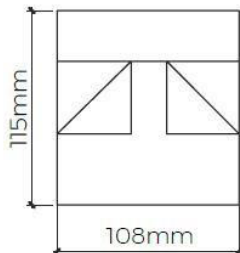

ARGI-BL220209

6W ROUND MINI BOLLARD LIGHT

PRODUCT SPECIFICATIONS

Fixture Material	Die-cast Aluminum
Fixture Finish	Powder-coated Bronze
Glass	Clear Glass
Driver	Built-in
Binning	3 Step MacAdam
Wiring	Attached wiring compartment
Life Span	50,000 hours

Power (W)	Available color Temperatures	Luminous Flux			IP Rating	Available Beam Angles
		3000K	4000K	6000K		
6W	2700K 3000K 4000K 6000K	80lm/W	85lm/W	90lm/W	65	120°

Standard option.

Non-standard products may be subject to MOQ. Contact your regional sales representative for more information.