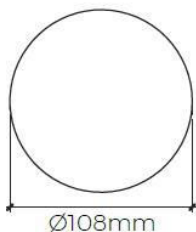

ARGI-BL220209

6W ROUND MINI BOLLARD LIGHT

PRODUCT SPECIFICATIONS

Fixture Material	Die-cast Aluminum
Fixture Finish	Powder-coated Bronze
Glass	Clear Glass
Driver	Built-in
Binning	3 Step MacAdam
Wiring	Attached wiring compartment
Life Span	50,000 hours

Power (W)	Available color Temperatures	Luminous Flux			IP Rating	Available Beam Angles
		3000K	4000K	6000K		
6W	2700K 3000K 4000K 6000K	80lm/W	85lm/W	90lm/W	65	120°

Standard option.

Non-standard products may be subject to MOQ. Contact your regional sales representative for more information.