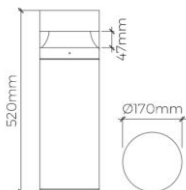

### PRODUCT SPECIFICATIONS

Fixture Material	Die-cast Aluminium
Fixture Finish	Powder-coated Black
Diffuser	Clear UV resistant polycarbonate
Driver	Built-in
Binning	3 Step MacAdam
Wiring	1 meter of 3 core 1.5 mm <sup>2</sup> rubber cable
Life Span	50,000 hours