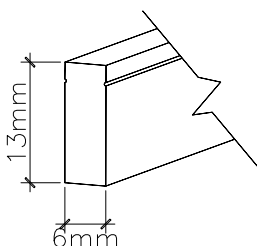

ABHA - NS330108

LED NEON LIGHT 36W (7.2W/METER)

PRODUCT SPECIFICATIONS

- Sealant Material — Opal silicone
- Installation Type — Mounting clips or channel
- Binning — 3 Step MacAdam
- Lifespan — 50,000 hours
- LED Type — Samsung
- Input Voltage — 24VDC
- Length — 5000mm (also available in 10000mm)
- Dimensions — 13mm x 6mm
- Bending Type — Horizontal
- Cutting size — 50mm
- Operating Temperature — from -20° to 65° C
- Color Rendering Index — >85
- Warranty — 3 years against manufacturing defects

Power (W)	Available Color Temperatures	Luminous Flux			IP Rating	Available Beam Angle
		3000K	4000K	6000K		
36W	2700K 3000K 4000K 6000K	110lm/W	120lm/W	130lm/W	67	160°