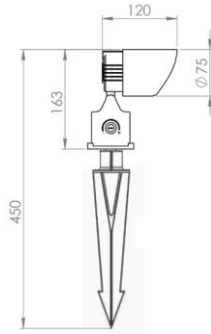

SOURCE-SBLAB2-AB

ADJUSTABLE BEAM & WATTAGE SPIKE LIGHT

PRODUCT SPECIFICATIONS

Fixture Material	Aluminum
Fixture Finish	Powder coated black
Lens	High impact glass lens
Beam Angle	Adjustable from 20° to 60°
Binning	3 Step MacAdam
Wiring	1 meter of 2 core 0.75mm ² rubber cable
Life Span	50,000 hours

Power Setting (Dials 1-5)	Light output @20°/40°/60° Beam Angles	Power Factor	Available color Temperatures	IP Rating	Adjustable Beam Angle Range
#1, 3W #2, 6W #3, 9W #4, 13W #5, 16W	250 lm 450 lm 650 lm 850 lm 1000 lm	0.8	2700K 3000K	65	20° to 60°