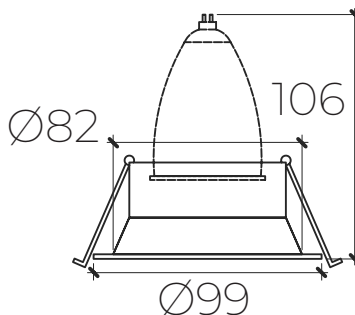

ALOK-FX880250

MR16 FRAME

PRODUCT SPECIFICATIONS

Fixture Material	Die-cast aluminum
Fixture Finish	Powder-coated white
Reflector Finish	Powder-coated white
IP Rating	20

MOQ required for different finishes

Suitable Lamps