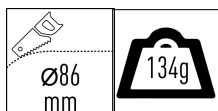

ALOK-FX880250

MR16 FRAME

PRODUCT SPECIFICATIONS

Fixture Material	Die-cast aluminum
Fixture Finish	Powder-coated white
Reflector Finish	Powder-coated white
IP Rating	20

MOQ required for different finishes

Suitable Lamps